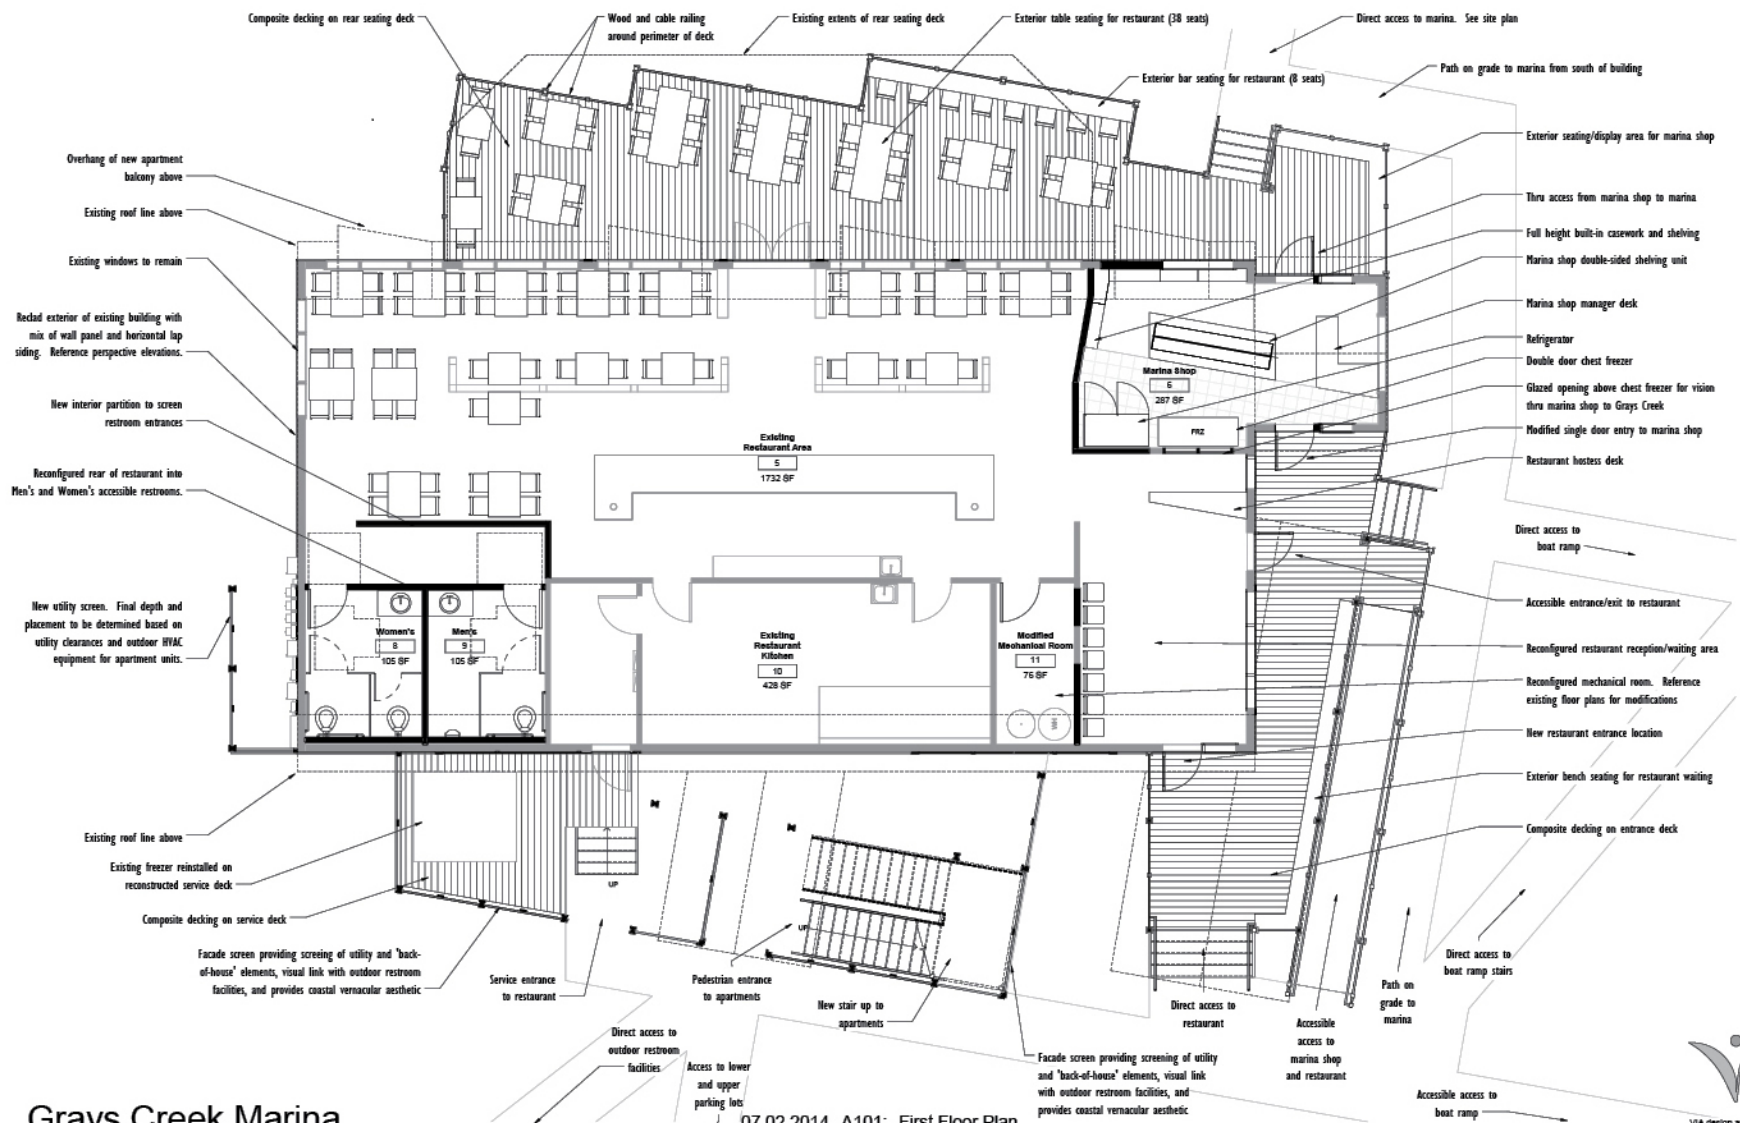

first floor plan: restaurant/marina office renovations

Grays Creek Marina
Marina Drive Surry, VA

07.02.2014 A101: First Floor Plan